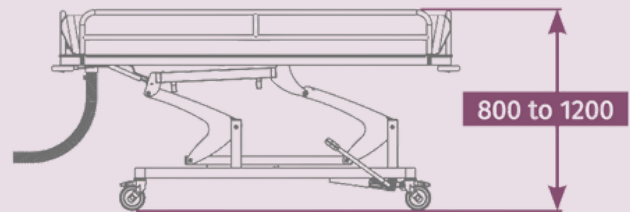

Bed Length | 1950mm

Bed Width | 1200mm

Maximum User Weight | 300kg / 47st

Shower Trolley Weight | 130 kilos

BARIATRIC SHOWER TROLLEY

Designed to assist

The Bariatric Shower Trolley is designed to provide a safe and comfortable experience for both the end user and carer when washing, showering and providing personal care. This heavy-duty mobile shower trolley features lock brake castors and drop-down side railings for ease of transportation and safer patient transfers.

The 400mm height adjustment allows the carer to position the trolley at the optimum level for correct posture, and safe handling when manoeuvring patients and providing treatments. Boasting a safe working load of 300kg, this trolley is a truly versatile piece of equipment that caters to the bariatric community.

Comes complete with a removable waterproof mattress made from easy clean 600gm PVC lacquered and polished polyester. *PVC pillow not included.

- Frame has an anti-bacterial powder coating finish which does not degrade effectiveness over time
- Castor tested to 100 hours salt spray test
- 400mm height adjustment with both manual and electronic options
- Easy to clean 600gm PVC lacquered and polished polyester waterproof mattress (pillow not included)
- SO:9001:2015 accreditation
- Made in the UK