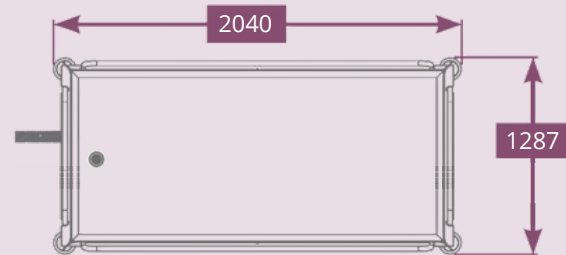

TECHNICAL DATA

No specialist cleaning required due to our BacAway anti-bacterial powder coating, just use a proprietary cleaning solution.

Overall Length | 2040mm

Overall Width | 1287mm

Overall Height | 800mm to 1200mm

Bed Length | 1950mm

Bed Width | 1200mm

Maximum User Weight | 300kg / 47st

Shower Trolley Weight | 130 kilos

BARIATRIC SHOWER TROLLEY

Designed to assist

The Bariatric Shower Trolley is designed to provide a safe and comfortable experience for both the end user and carer when washing, showering and providing personal care. This heavy-duty mobile shower trolley features lock brake castors and drop-down side railings for ease of transportation and safer patient transfers.

The 400mm height adjustment allows the carer to position the trolley at the optimum level for correct posture, and safe handling when manoeuvring patients and providing treatments. Boasting a safe working load of 300kg, this trolley is a truly versatile piece of equipment that caters to the bariatric community.

Comes complete with a removable waterproof mattress made from easy clean 600gm PVC lacquered and polished polyester. *PVC pillow not included.

- Frame has an anti-bacterial powder coating finish which does not degrade effectiveness over time
- Castor tested to 100 hours salt spray test
- 400mm height adjustment with both manual and electronic options
- Easy to clean 600gm PVC lacquered and polished polyester waterproof mattress (pillow not included)
- SO:9001:2015 accreditation
- Made in the UK